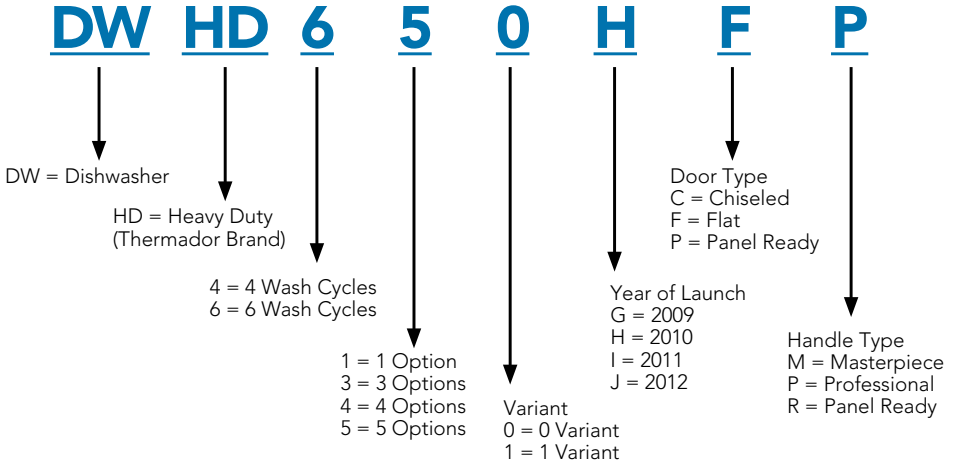

MODEL NOMENCLATURE